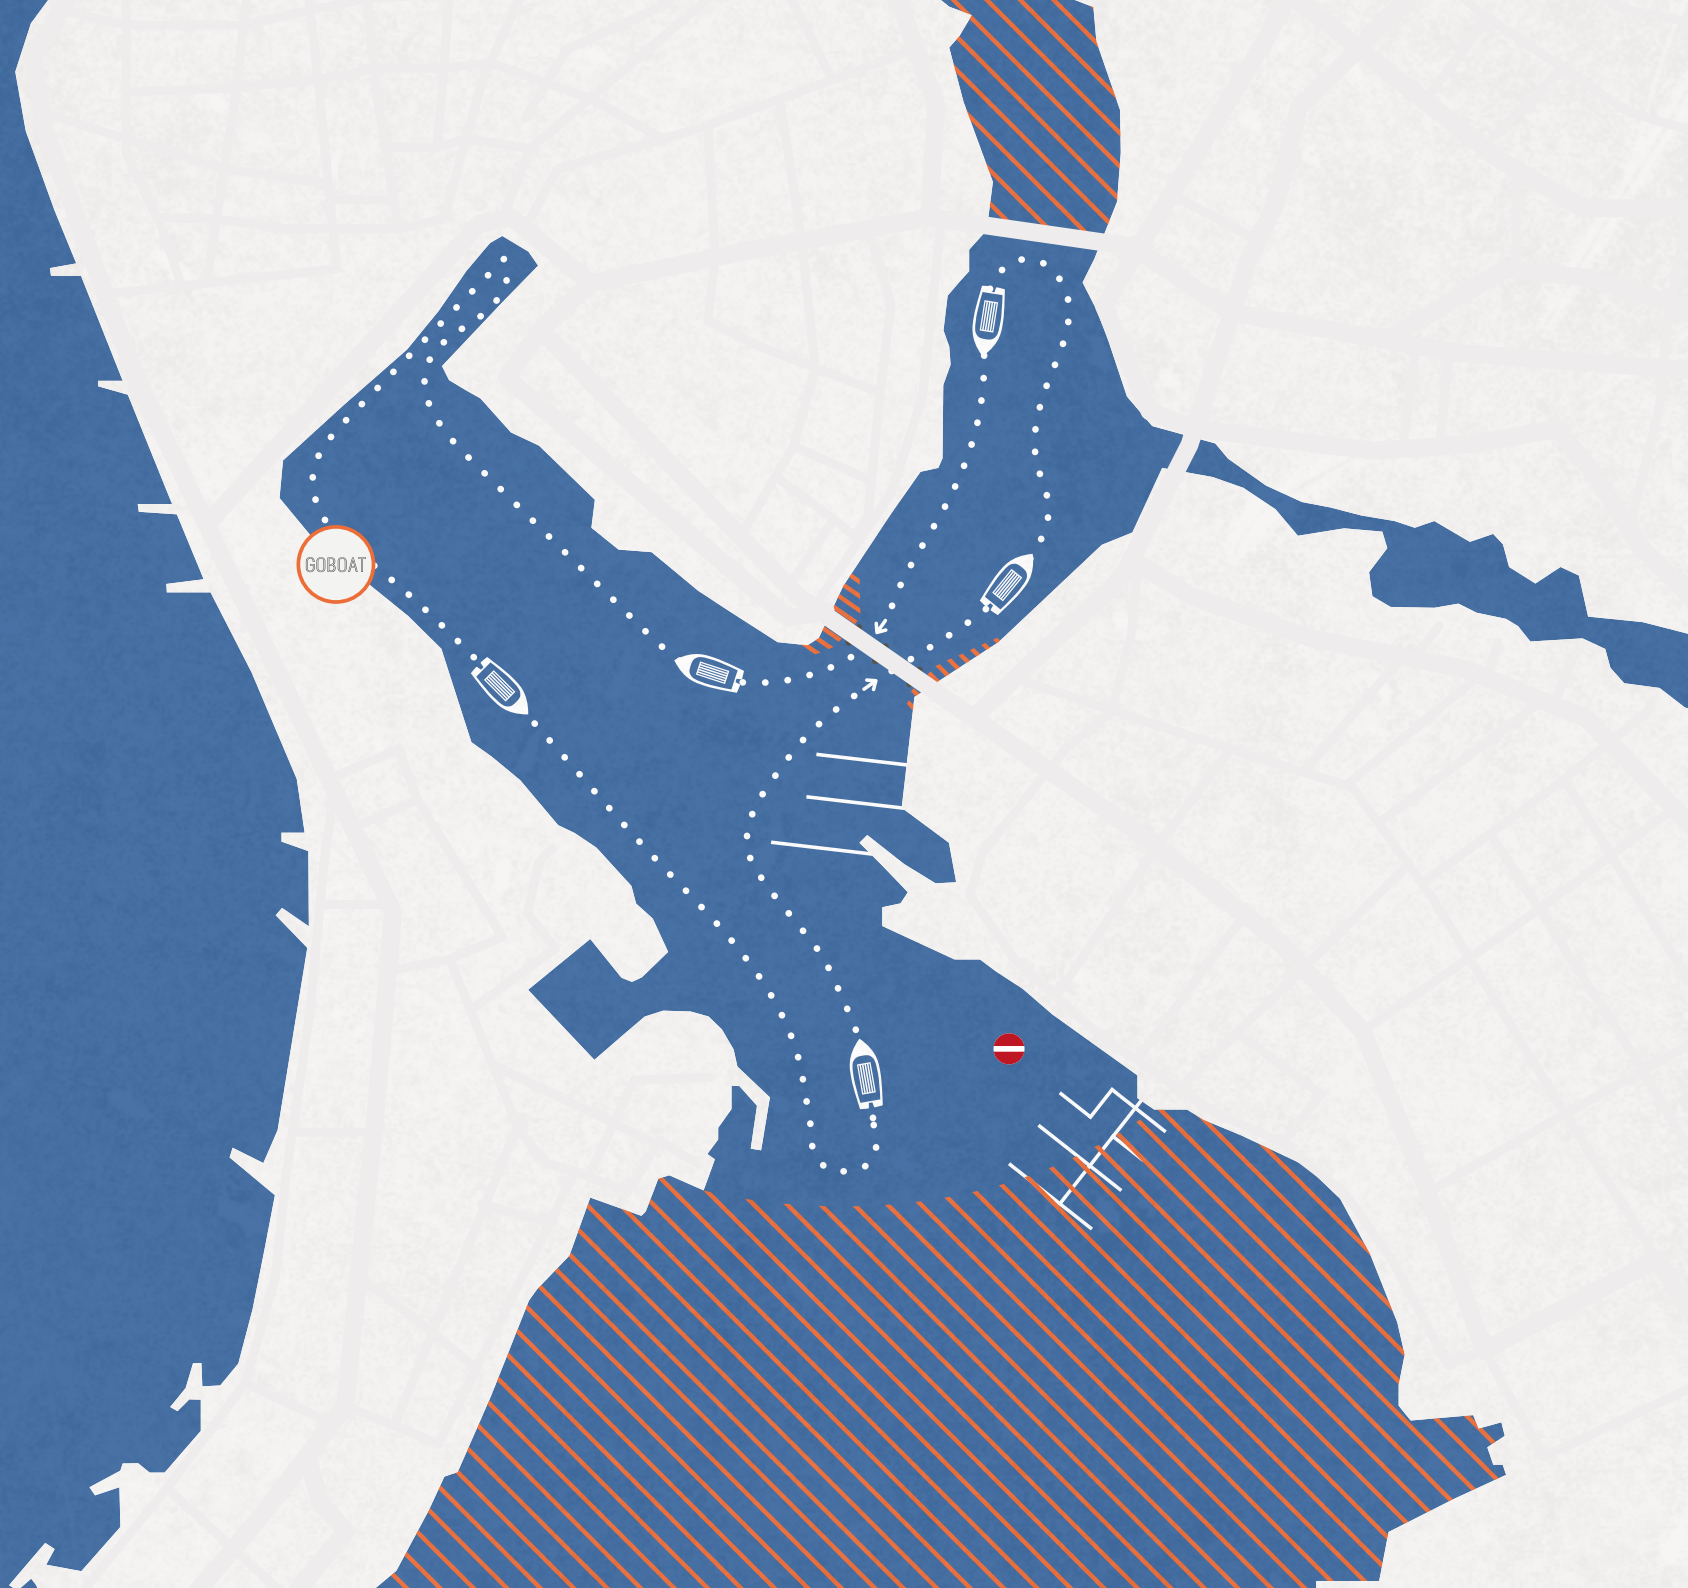

Cartagena Harbor

Use for questions, extension of the trip, in emergency and boat issues.

Harbor rules

Prohibited area

It is prohibited to sail in areas marked in red because of shallow water or the areas being restricted for our boats.

No swimming from the boat

You are not allowed to jump off the boat for swimming etc.

Base

Remember to be back at the base on time.

Toilet

Use the designated toilet spots. Do not use the harbour or its surroundings as a toilet. Please show respect to our neighbours.

See the map online
Scan the QR code for maps
in different languages.